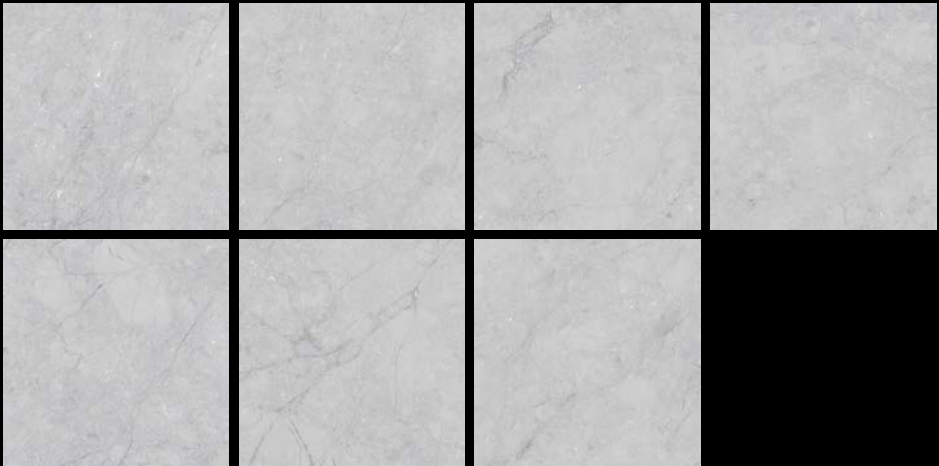

IMPÍO
MATT COLLECTION

SIZE :
600x600mm

FINISH :
MATT

FACES:
8 RANDOMS