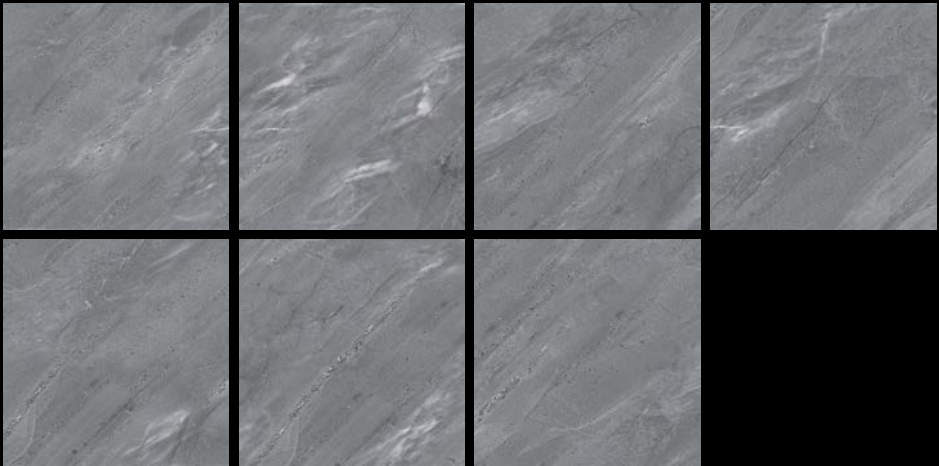

IMPÍO
MATT COLLECTION

SIZE :
600x600mm

FINISH :
MATT

FACES:
8 RANDOMS