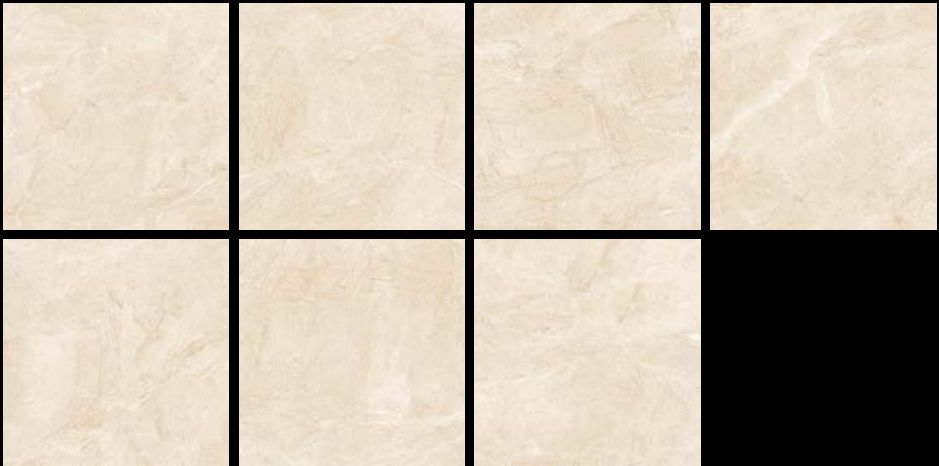

IMPIO
MATT COLLECTION

SIZE :
600x600mm

FINISH :
MATT

FACES:
8 RANDOMS