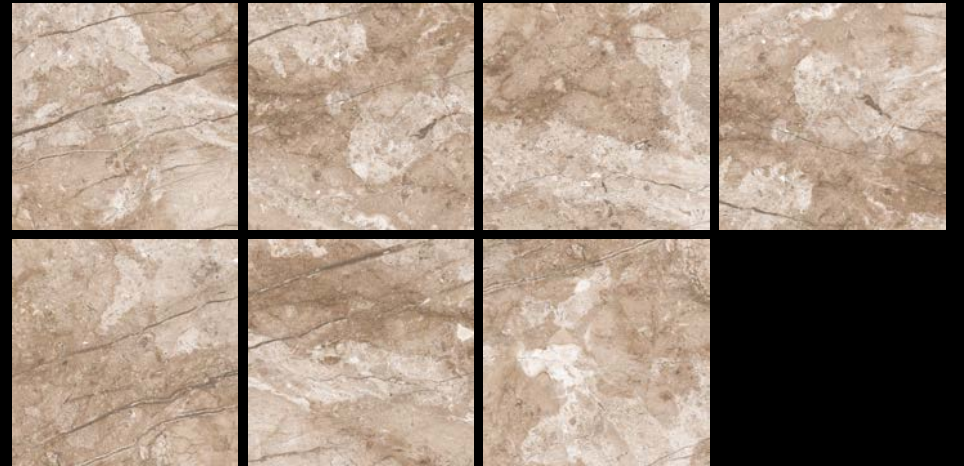

IMPÍO
MATT COLLECTION

SIZE :
600x600mm

FINISH :
MATT

FACES:
8 RANDOMS