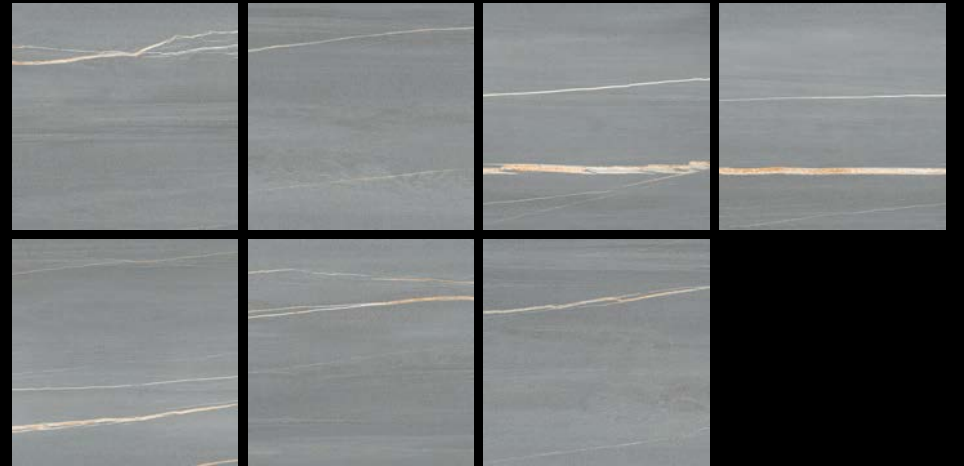

IMPIO
MATT COLLECTION

SIZE :
600x600mm

FINISH :
MATT

FACES:
8 RANDOMS