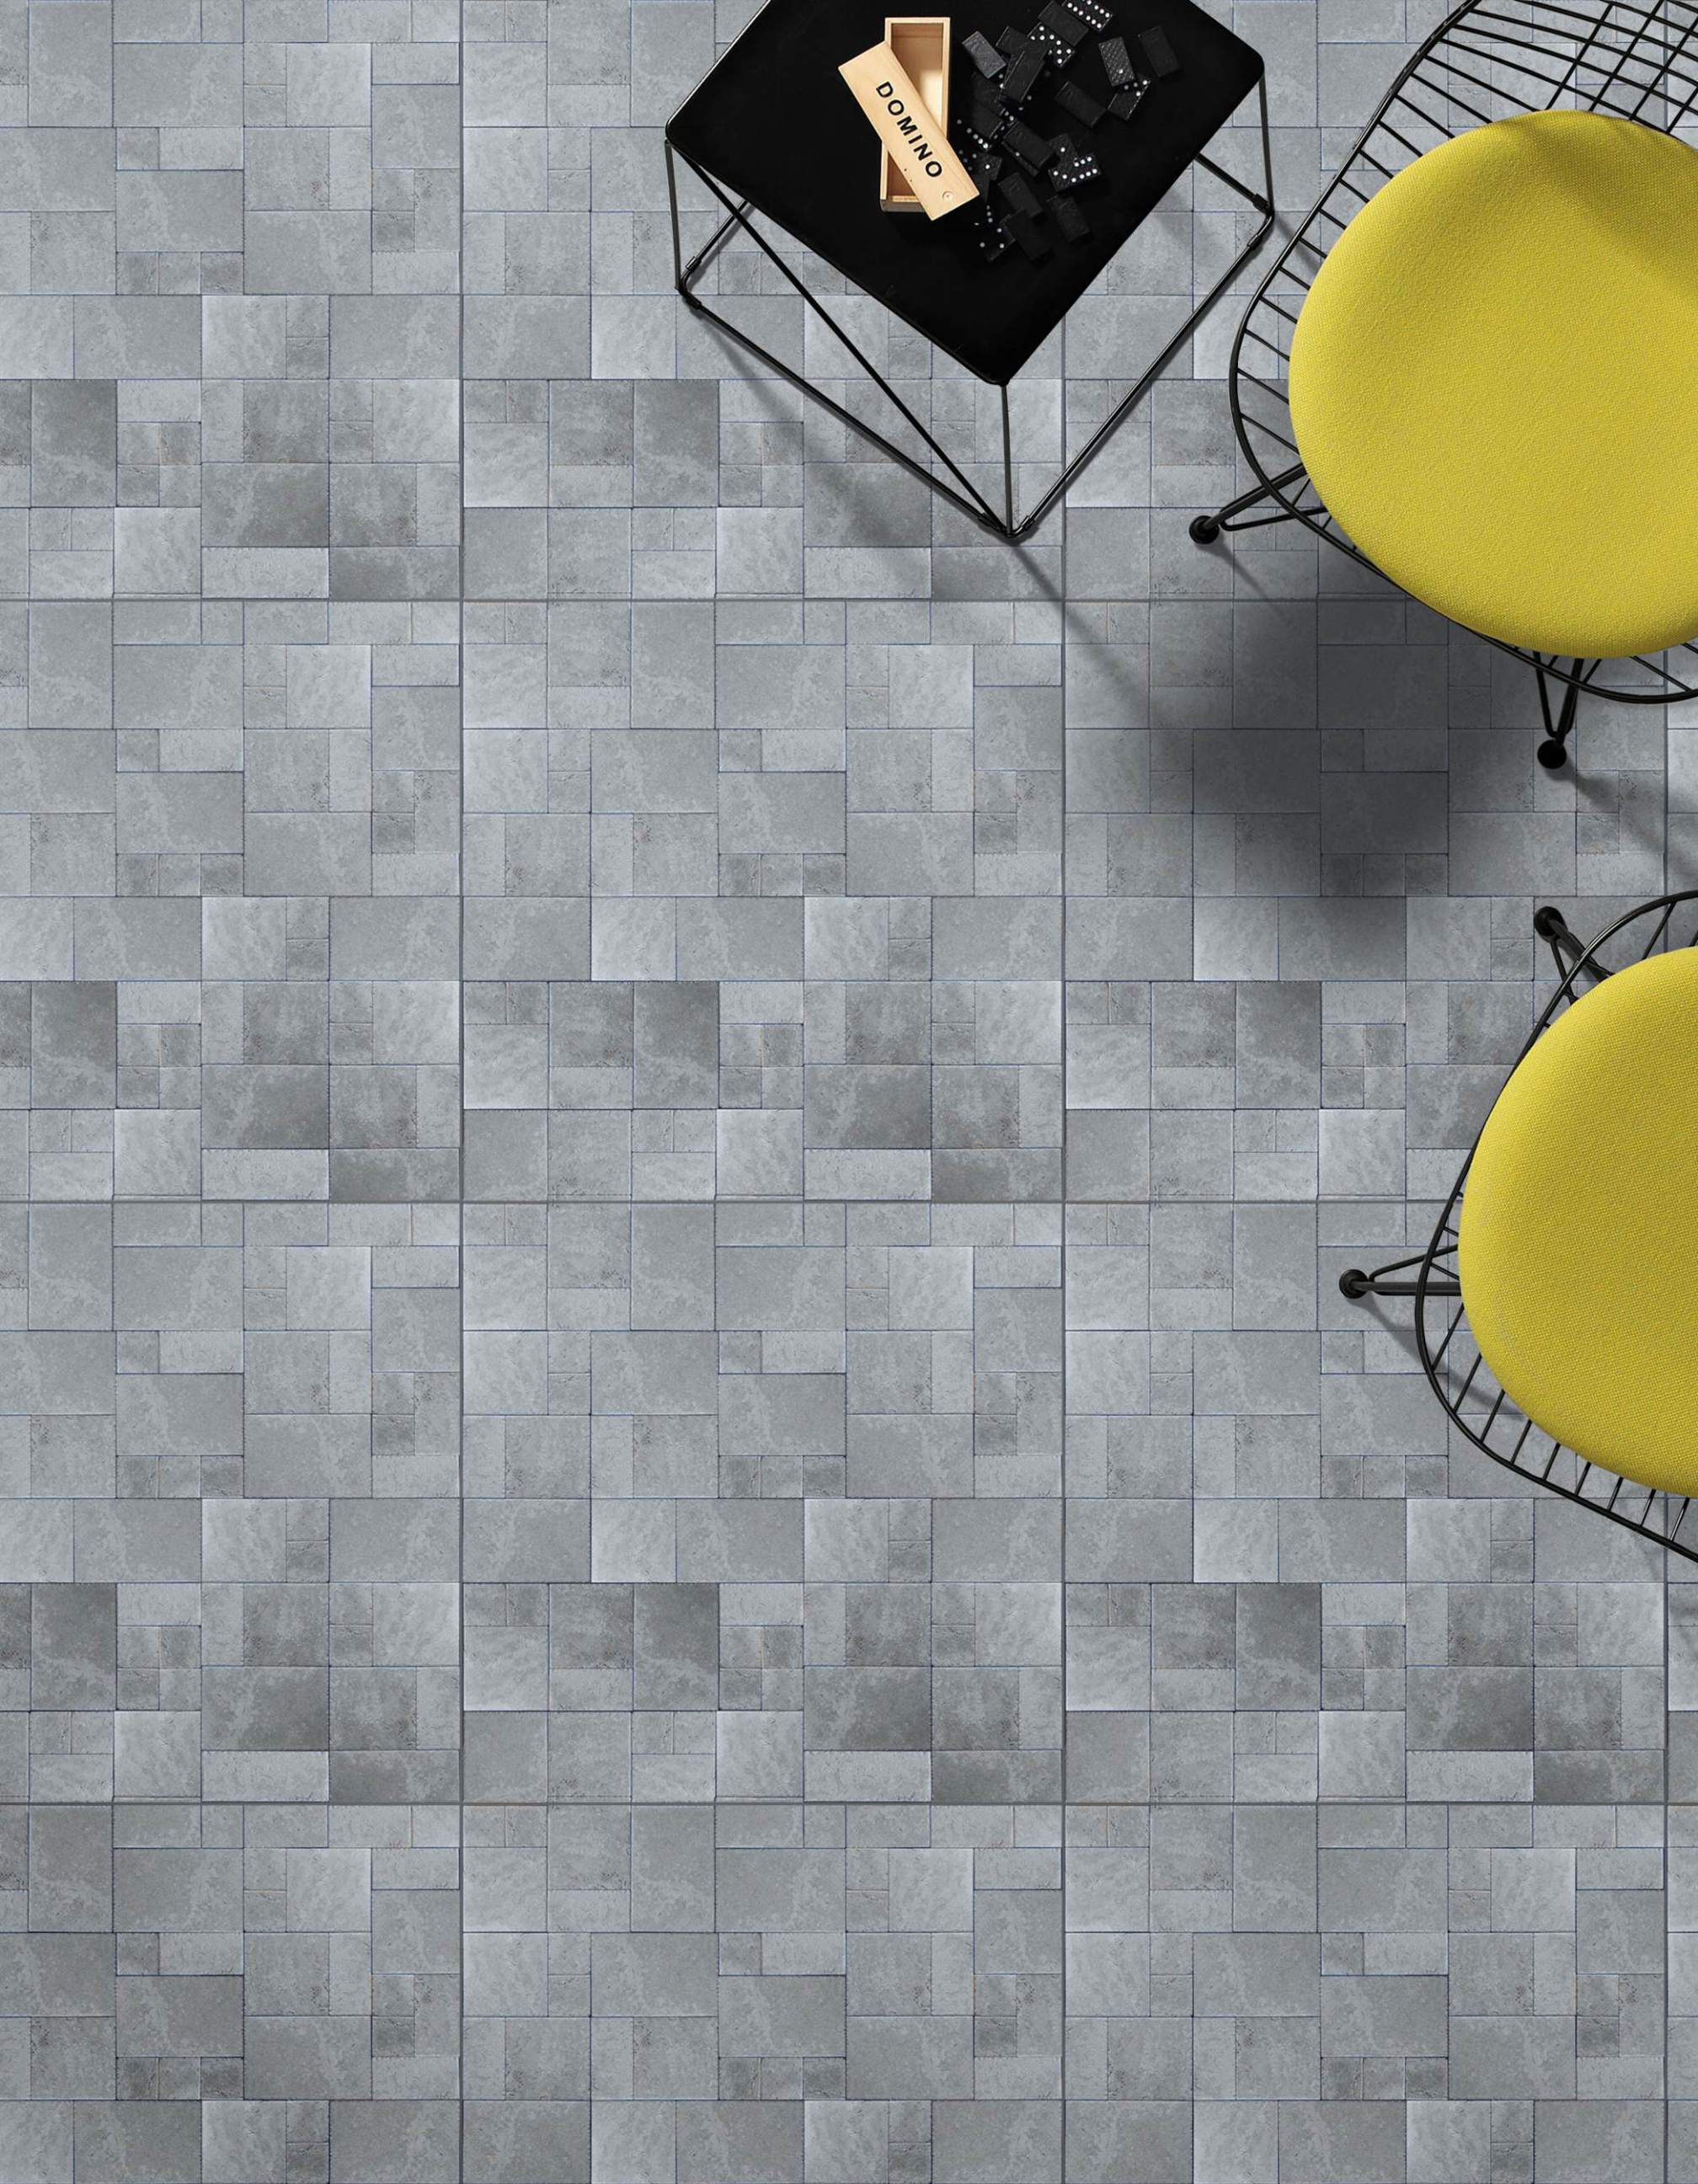

MATE
collection

600x
600 mm

Matt Finish

4053