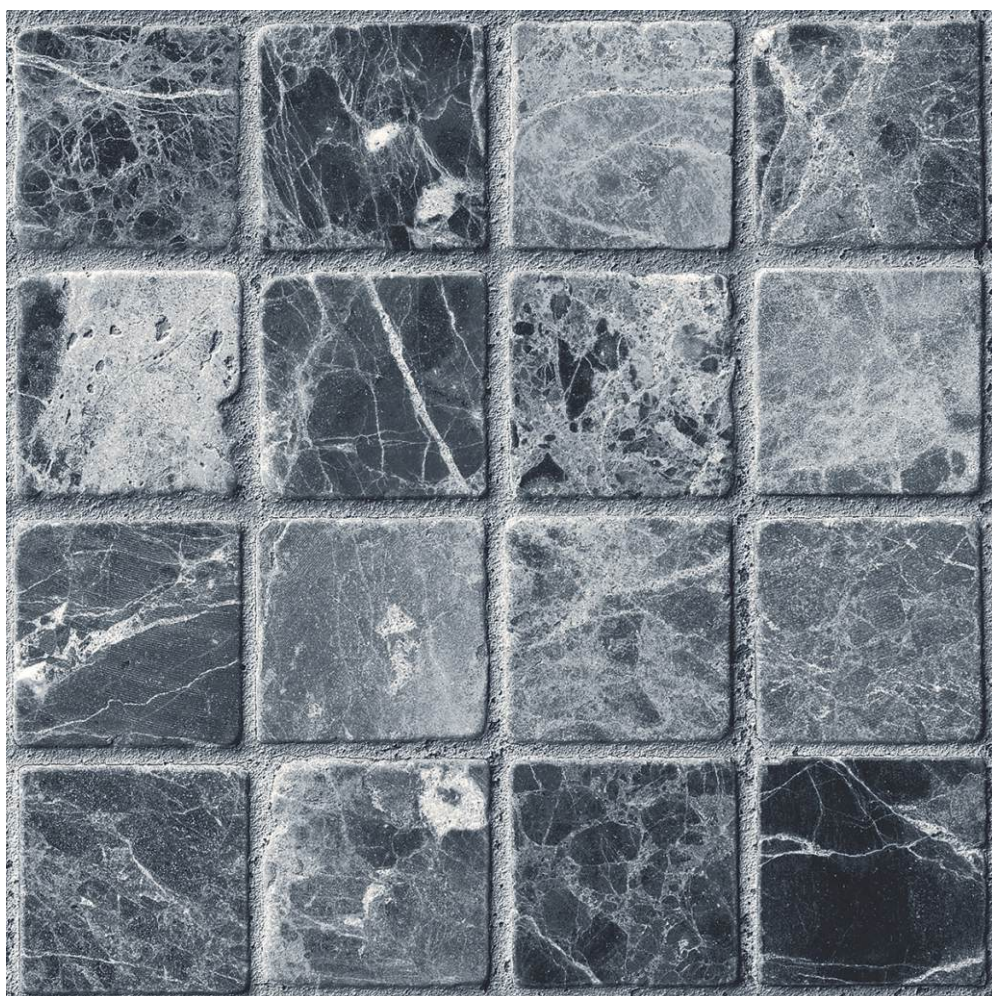

MATE
collection

4043

FINISH :
MATT

SIZE :
600X600MM